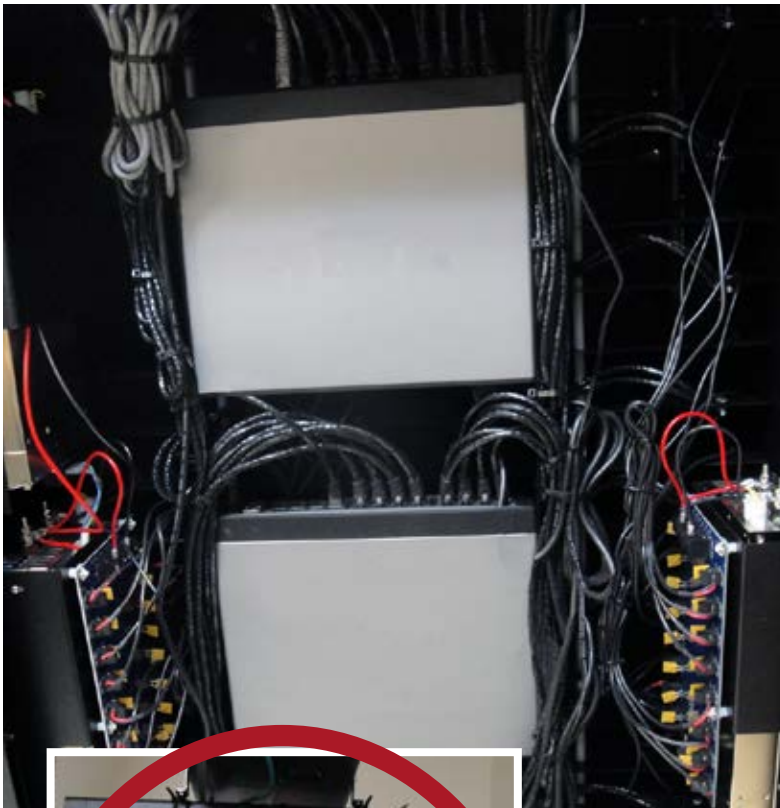

EarthWalk Hardwire Network Package

This multifaceted network option provides integrated 10/100/1000 Ethernet Switching and CAT6 Ethernet cables alongside the DC power cord in each laptop storage slot, which (when connected to a laptop) allows for an organized hardwired network connection. This package allows network administrators to facilitate laptop maintenance such as installation/re-imaging of laptop operating systems as well as software updates.

Why put up with a mess of wires?

- Integrated hardwired 10/100/1000 switching
- Dedicated Ethernet (CAT6) cable in each laptop slot
- Allows for updates and/or re-imaging via network broadcast while the laptops are safely stored inside the EarthWalk labs/carts*
- Custom integration packages available